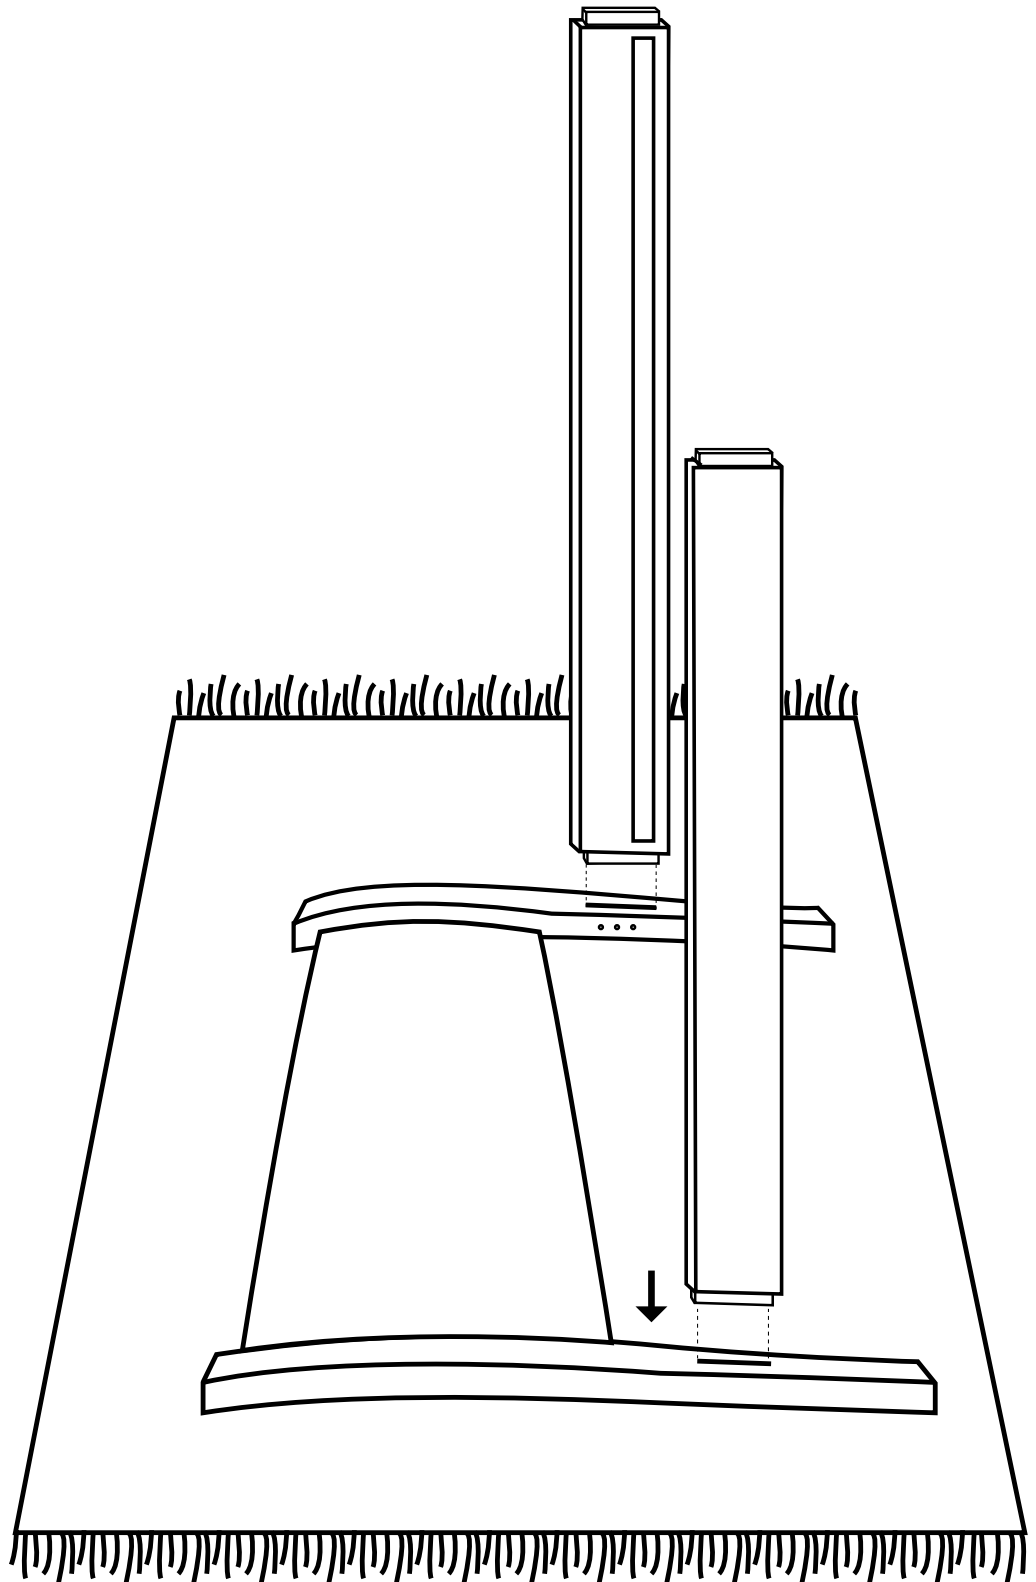

Size: **Small Single, Single**

Headboard x1

25mm

x6

35mm

x20

60mm

x6

Size: **Kingsize**

Headboard x1

25mm

x6

35mm

x20

60mm

x6

x20

Footboard x1

Sides x2

Slats x10

Need advice?
Give us a call
020 7693 9393

1

2

3