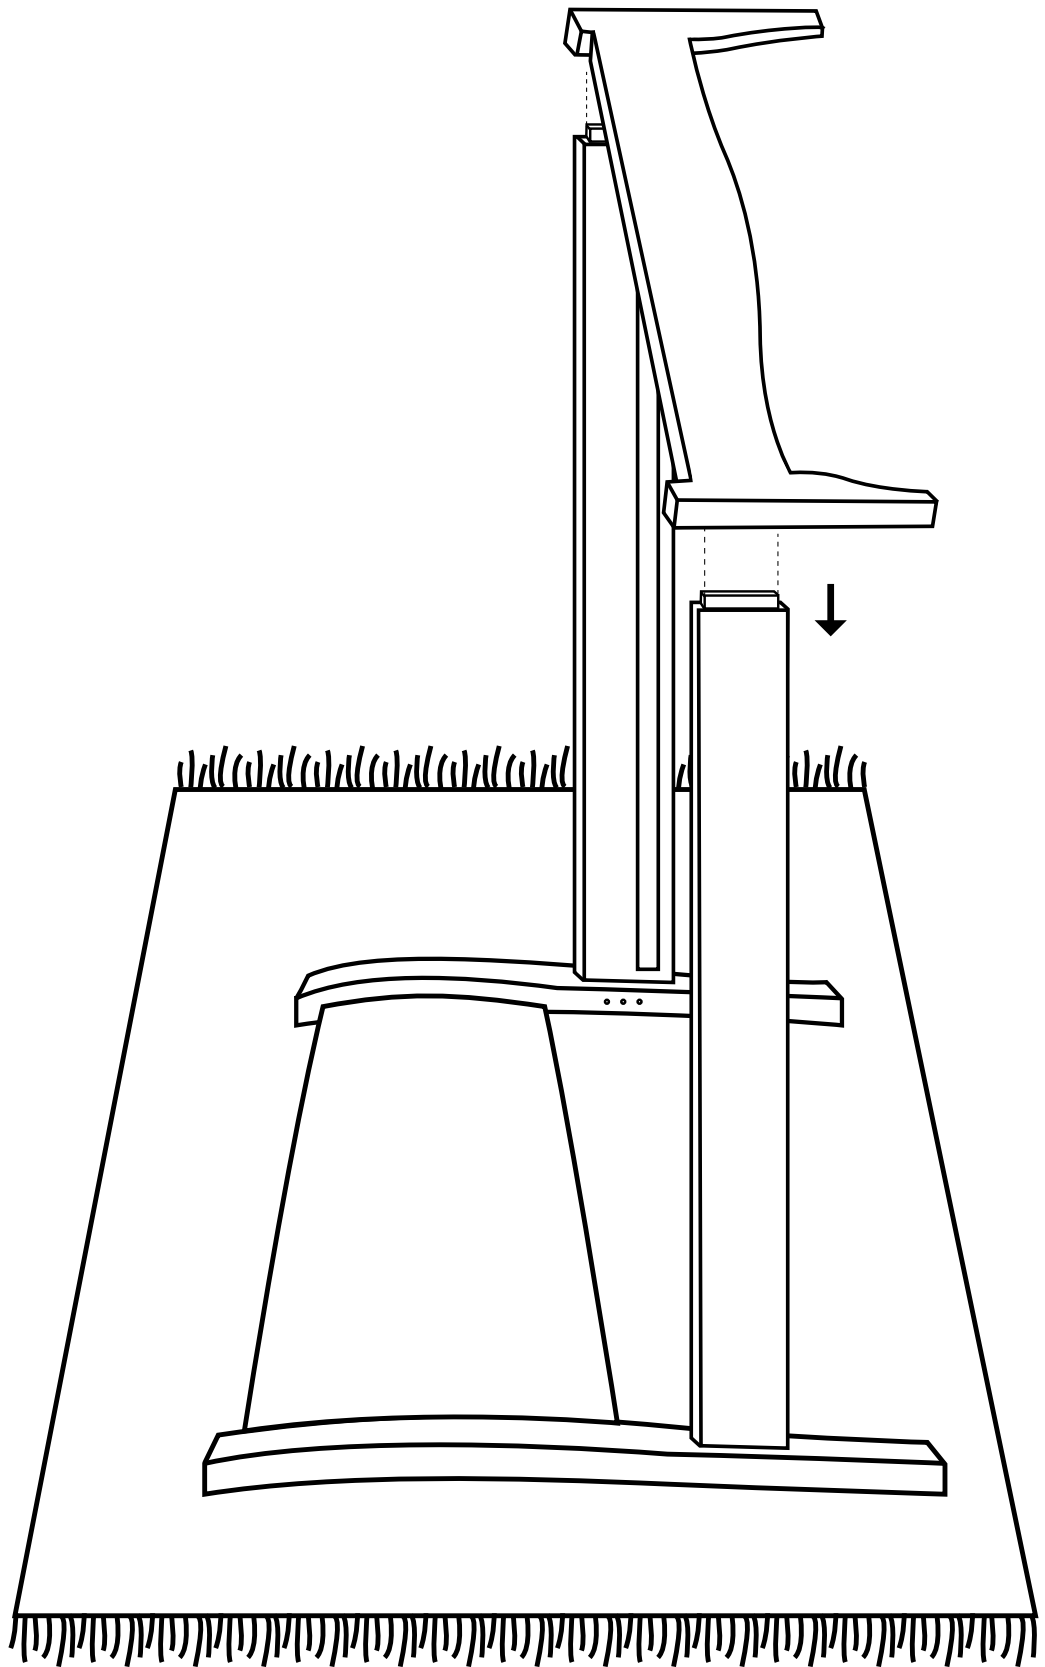

Size: **Small Single, Single**

Headboard x1

25mm

x6

35mm

x20

60mm

x6

Footboard x1

Sides x2

Slats x10

Need advice?
Give us a call
020 7693 9393

1

2

3

4

5

6

7

Need advice?
Give us a call
020 7693 9393

Size: **Petite Double, Small Double, Double**

Headboard x1

25mm

x6

Size: **Kingsize**

Headboard x1

25mm

x6

35mm

x20

60mm

x6