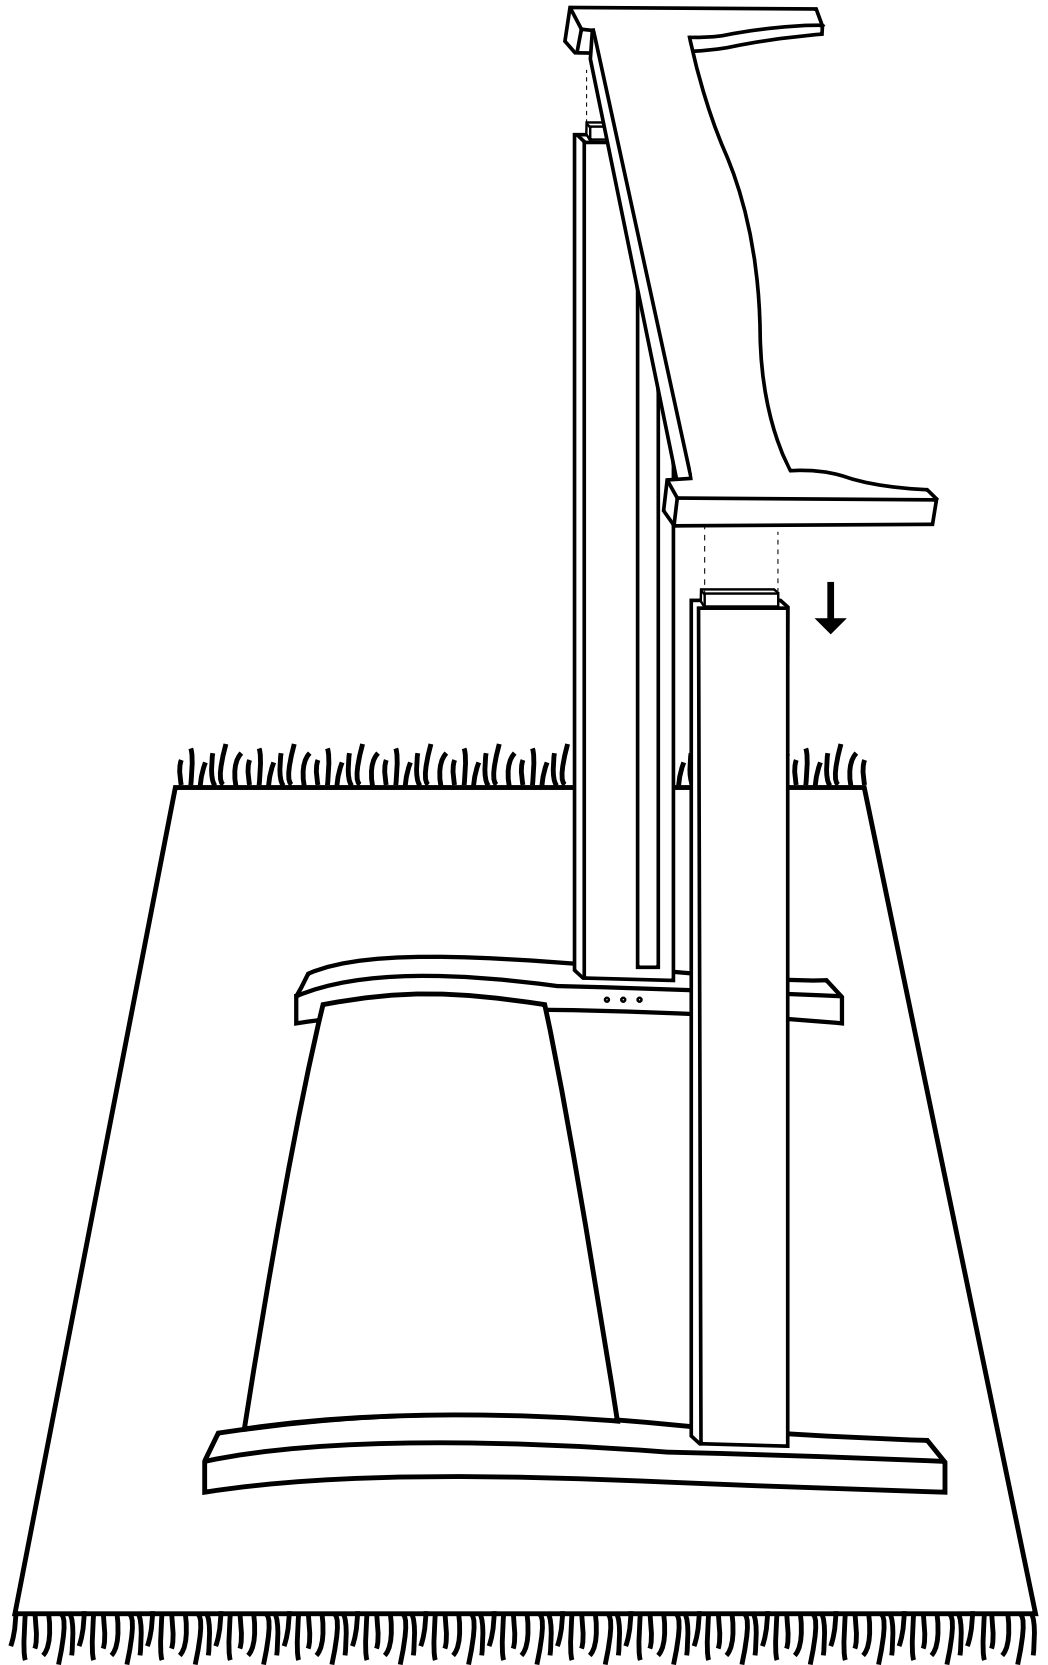

Size: **Small Single, Single**

Headboard x1

25mm

x6

35mm

x20

60mm

x6

Size: **Kingsize**

Headboard x1

25mm

x6

35mm

x20

60mm

x6

5

6

7

Need advice?
Give us a call
020 7693 9393

Size: Small Super King, Super Kingsize

Headboard x1

x6

x6

x20

Footboard x1

Sides x2

Slats x10

Need advice?
Give us a call
020 7693 9393

1

2

3