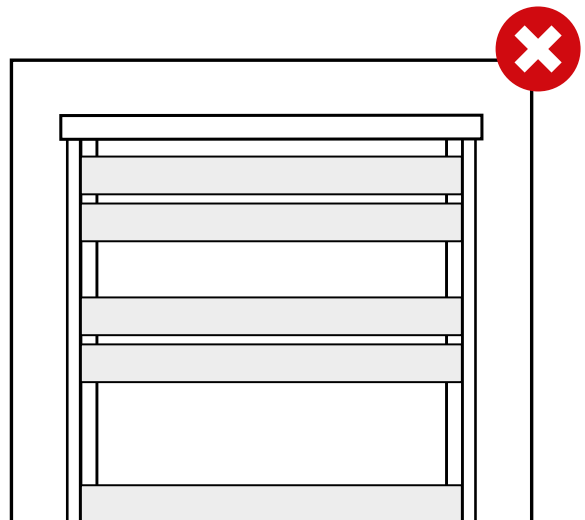

Size: **Small Single, Single**

Headboard x1

25mm

x6

35mm

x20

60mm

x6

Footboard x1

Sides x2

Slats x10

Need advice?
Give us a call
020 7693 9393

1

2

3

4

5

6

7

Need advice?
Give us a call
020 7693 9393

Size: **Petite Double, Small Double, Double**

Headboard x1

25mm

x6