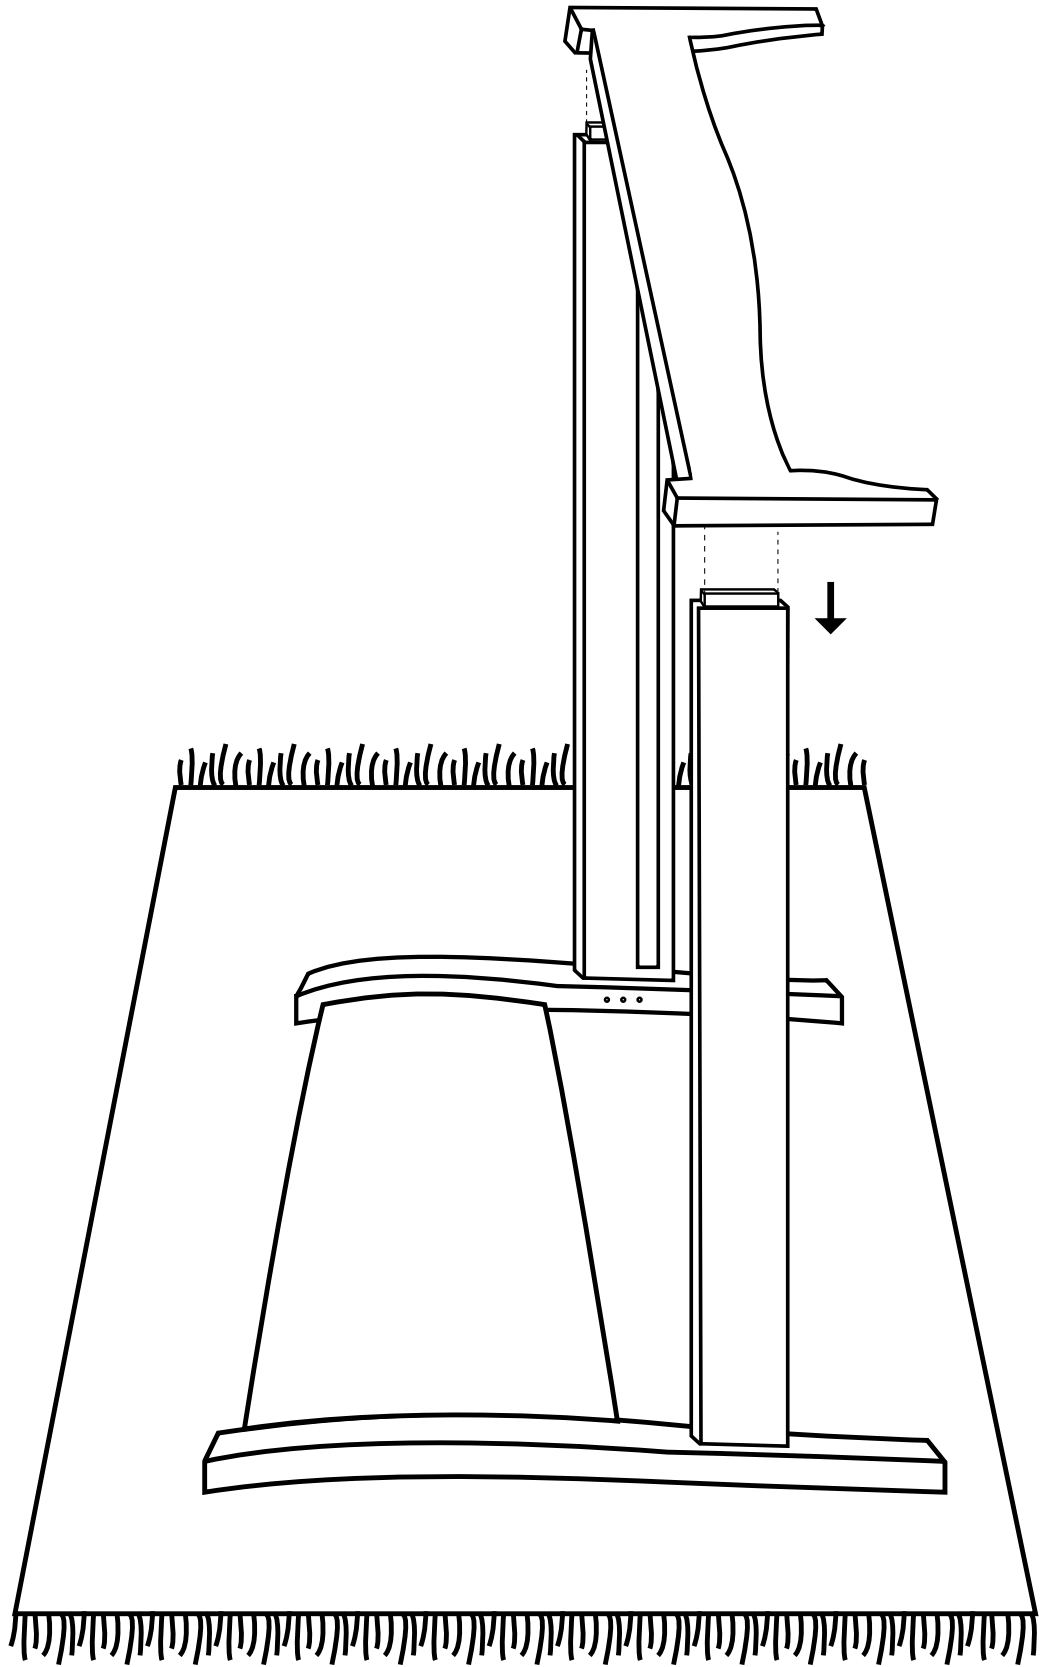

Size: **Small Single, Single**

Headboard x1

25mm

x6

35mm

x20

60mm

x6

Size: **Kingsize**

Headboard x1

25mm

x6

35mm

x20

60mm

x6

Footboard x1

Sides x2

Slats x10

Need advice?
Give us a call
020 7693 9393

1

2

3

4

5

6

7

Need advice?
Give us a call
020 7693 9393

Size: Small Super King, Super Kingsize

Headboard x1

x6

x6